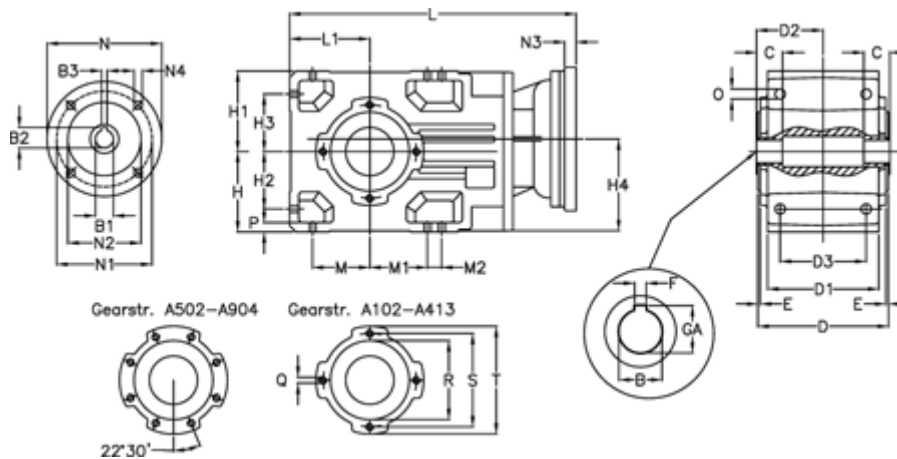

Article number: 29600214614225
 Description: Bevel helical gearbox
 A203UH35-146,1-P71B5

Measures

B = 35	D3 = 90	H3 = 60.0	N1 = 130	S = 115
B1 = 14	Description = A203UH35-xx-P71 B5	H4 = 93.0	N2 = 110	T = 140
B2 = 16.3	E = 3.0	L = 361.5	N3 = 0	
B3 = 5	F = 10	L1 = 80	N4 = M8x16	
C = 22	GA = 38.3	M = 60.0	O = 9.5	
D = 136	H = 80	M1 = 60.0	P = 9	
D1 = 110	H1 = 80	M2 = 0	Q = M8x15	
D2 = 70.0	H2 = 60.0	N = 160	R = 95	